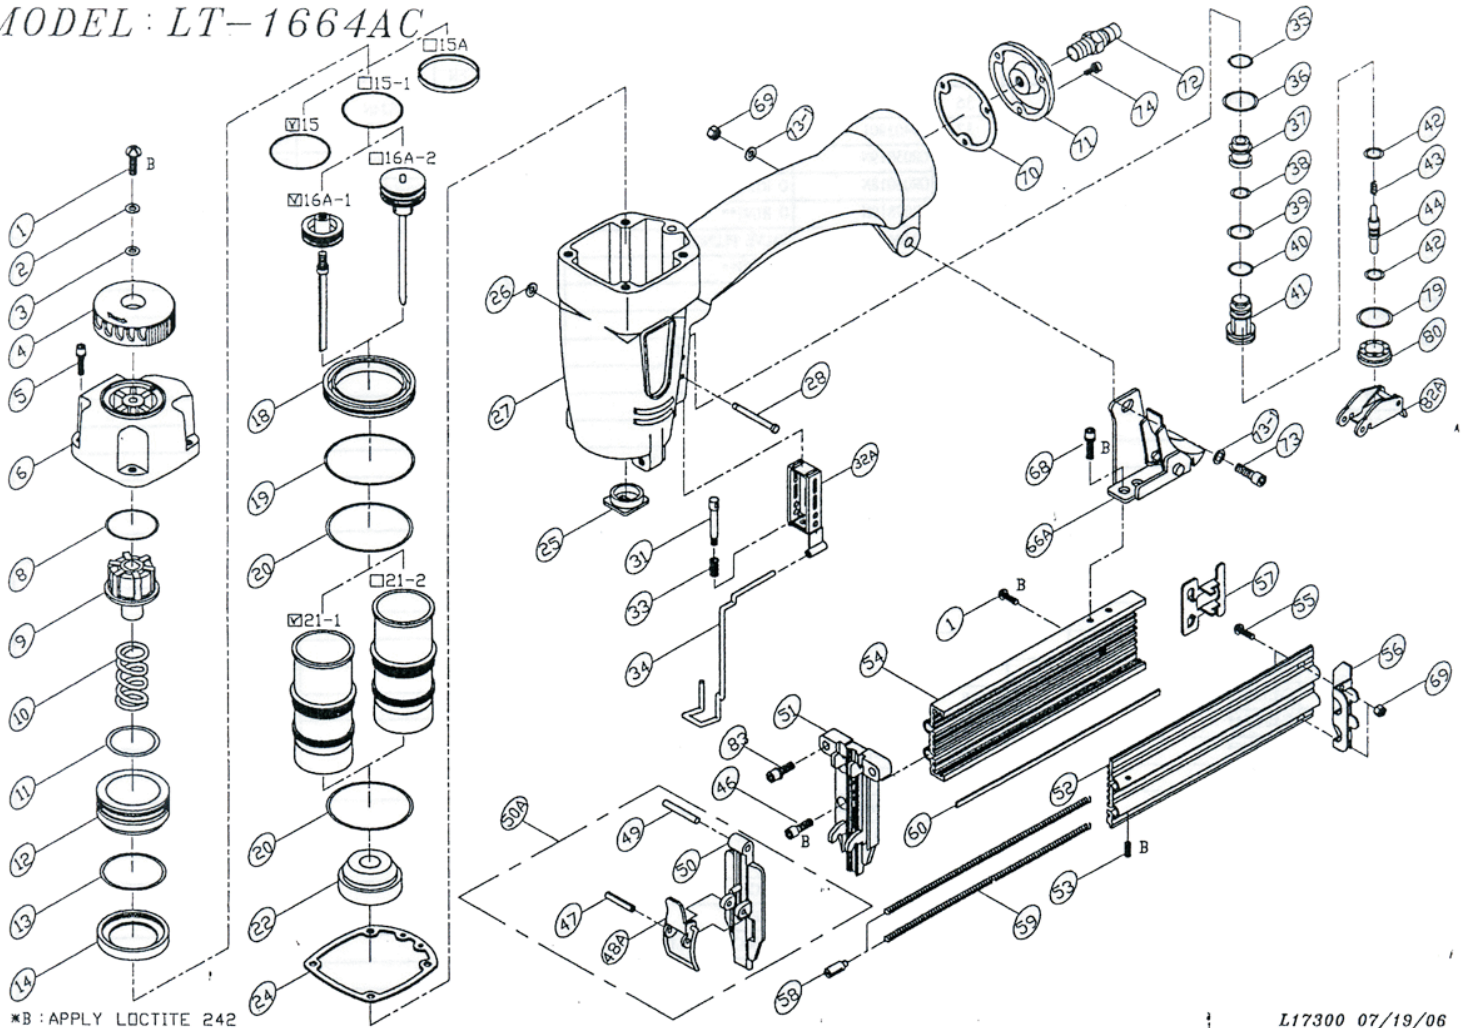

MODEL: LT-1664AC

PARTS LIST (LT-1664AC)

*WHEN ORDERING SPARE PARTS, PLEASE STATE ITEM NO., PART NO. AND DESCRIPTION.

ITEM	PART NO	DESCRIPTION	QTY	ITEM	PART NO	DESCRIPTION	QTY	ITEM	PART NO	DESCRIPTION	QTY
01	US05080B-06	UM. HD. BOLT	2	36	OR14515N	O RING**	1	79	OR15824N	O RING**	1
02	FW05012B-08	FLAT WASHER	1	37	20403901	VALVE	1	80	20404901	PLUNGER CAP	1
03	12103301	SEAL	1	38	OR05019N	O RING**	1	82A	15104501A	TRIGGER ASSEMBLY	1
04	13907403	EXHAUST COVER	1	39	OR06018N	O RING**	1	83	HS05080BW-25	HEX. SOC. HD. BOLT+SW	2
05	HS05080BW-20	HEX. SOC. HD. BOLT+SW	4	40	OR07819N	O RING**	1				
06	17300604	CAP	1	41	20404301	VALVE PLUNGER	1				
08	13600801	SPACER	1	42	OR02515V	O RING**	2				
09	13600901	PISTON STOPPER**	1	43	15108301	SPRING	1				
10	13601001	SPRING**	1	44	20404601	PLUNGER	1				
11	OR33720N	O RING**	1	46	HS05080B-16	HEX. SOC. HD. BOLT	2				
12	13601201	PISTON HEAD VALVE	1	47	RP3020S	ROLLED PIN	1				
13	OR47020N	O RING**	2	48A	13104101A	LATCH**	1				
14	13601401	SEAL	1	49	BPO422P	BALL PIN	1				
15	OR33735N	O RING**	1	50	13605001	DRIVER GUIDE COVER	1				
15-1	OR33037V	O RING**	1	50A	13605001A	DRIVER GUIDE COVER ASM.	1				
15A	13601501A	OIL-LESS RING ASM.**	1	51	17305101	NOSE	1				
16A-1	13601601A	PISTON ASSEMBLY**	1	52	13805201	MAGAZINE COVER	1				
16A-2	13601602A	PISTON ASSEMBLY**	1	53	SS04070B-12	SET SCREW	2				
18	17301801	COLLAR	1	54	13805401	MAGAZINE	1				
19	OR58426N	O RING	1	55	US05080B-10	UM. HD. BOLT	2				
20	OR43026N	O RING**	2	56	15105601	TAIL COVER	1				
21-1	20402101	CYLINDER	1	57	13805701	PUSHER	1				
21-2	20402101G	CYLINDER	1	58	15105801	SLIDE BLOCK	2				
22	17302201	BUMPER**	1	59	12105401	SPRING**	2				
24	17302401	GASKET**	1	60	13606001	NAIL GUIDE LINER	1				
25	10902501	JOINT GUIDE	1	66A	13206101A	BRACKET ASSEMBLY	1				
26	OR01919N	O RING**	2	68	HS04070BW-08	HEX. SOC. HD. BOLT+SW	2				
27	20402701	BODY	1	69	LN0500N	LOCK NUT	3				
28	11103201	STEPPED PIN	2	70	15107001	GASKET	1				
31	12102601	SPRING GUIDE	1	71	15107101	END CAP	1				
32A	13002701A	GUIDE SAFETY LEVER ASM	1	72	12106401	AIR PLUG	1				
33	12102801	SPRING	1	73	HS05080B-20	HEX. SOC. HD. BOLT	1				
34	13603401	SAFETY LEVER	1	73-1	FW05013B-08	FLAT WASHER	2				
35	OR11824N	O RING**	1	74	HS05080BW-16	HEX. SOC. HD. BOLT+SW	3				