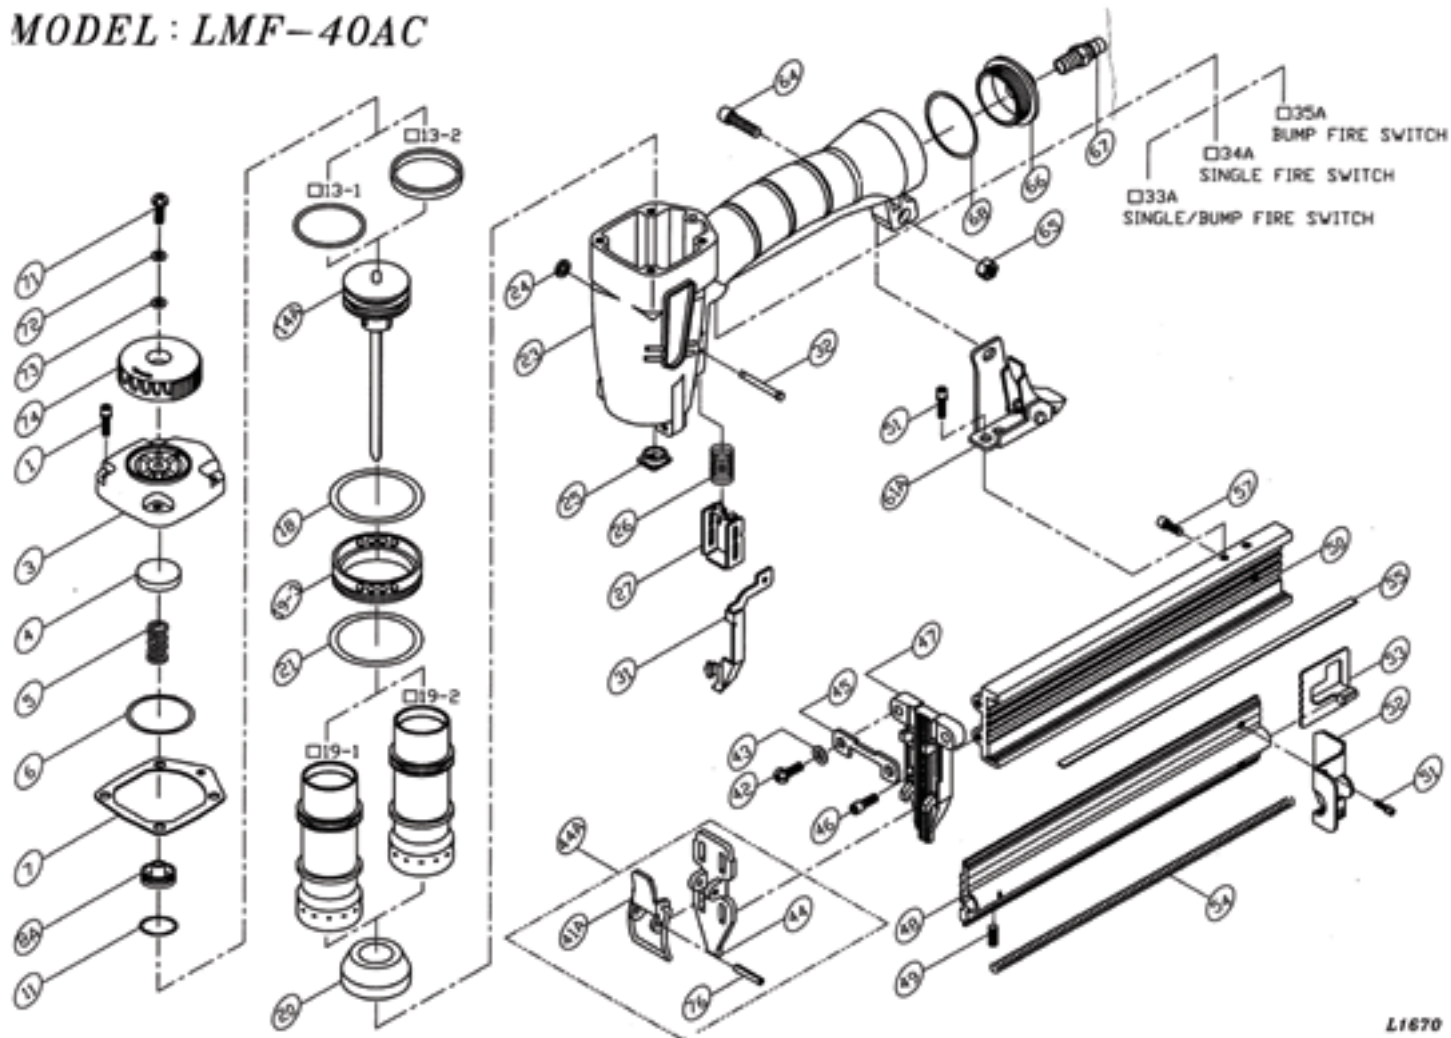

# MODEL : LMF-40AC

L1670

## PARTS LIST (LMF-40AC)

\*WHEN ORDERING SPARE PARTS, PLEASE STATE ITEM No., PART No. AND DESCRIPTION.

ITEM	PART NO	DESCRIPTION	ITEM	PART NO	DESCRIPTION	ITEM	PART NO	DESCRIPTION
1	HS0530B	HEX. SOC. HD. BOLT+SW	50	11705001	MAGAZINE			
3	13900305	CAP	51	HS0408B	HEX. SOC. HD. BOLT+SW			
4	12100401	SEAL**	52	11705201	TAIL COVER			
5	12100501	SPRING**	53	11505301	PUSHER			
6	OR1425R	O RING**	54	12105401	SPRING**			
7	11100701	CAP SEAL**	55	12105501	NAIL GUIDE LINER			
8A	12100801A	HEAD VALVE ASM.	57	HS0406B	HEX. SOC. HD. BOLT			
11	OR3224R	O RING**	61A	13206101A	BRACKET ASSEMBLY			
13-1	OR1830R	O RING**	64	HS0516B	HEX. SOC. HD. BOLT			
13-2	11501303	PISTON RING	65	LN0500N	LOCK NUT			
14A	11501401A	DRIVER ASSEMBLY**	66	11106601	COVER			
18	OR4630R	O RING**	67	12106401	AIR PLUG			
19-1	16701901	CYLINDER	68	OR4030R	O RING**			
19-2	16701901G	CYLINDER	71	US0506B	UM. HD. BOLT			
19-3	11101903	COLLAR	72	FW0512W	FLAT WASHER			
20	11502001	BUMPER**	73	12103301	SEAL			
21	OR3018R	O RING**	74	13907403	EXHAUST COVER			
23	11102309	BODY	76	RP3018S	ROLLED PIN			
24	OR1919H	O RING**						
25	12102501	JOINT GUIDE						
26	11002601	SPRING						
27	11002702	GUIDE SAFETY LEVER						
31	11003101	SAFETY LEVER						
32	12103202	STEPPED PIN						
41A	13104101A	LATCH**						
42	US0520B	UM. HD. BOLT						
43	SW0500W	SPRING WASHER						
44A	11504401A	DRIVER GUIDE COVER ASM						
44	11504401	DRIVER GUIDE COVER						
45	12104501	SET PLATE						
46	HS0412B	HEX. SOC. HD. BOLT						
47	11504701	DRIVER GUIDE						
48	11704801	MAGAZINE COVER						
49	SS0412S	SET SCREW						